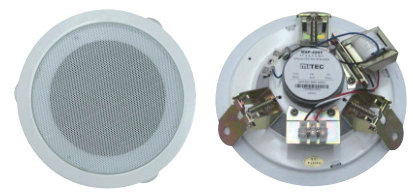

Speakers

MSP-200 8 Ω Speaker
MSP-200T Transformer

- 20Wrms ABS Plastic Sound Projector
- Water-Proof Type w/Aluminium Bracket
- Black or White Color Housing
- Dimensions: Φ138 x 187Hmm

MSP-403T Clip-Mount Type

- 6W Plastic Ceiling Speaker
- Built-in Matching Transformer
- Cutting: Φ95mm
- Dimensions: Φ103 x 88Hmm

MSP-406T Clip-Mount Type
MSP-416T Screw-Mount Type

- 6 Wrms Metal Ceiling Speaker
- Built-in Matching Transformer
- Cutting: Φ164mm
- Dimensions: Φ199 x 63Hmm

MSP-426T Clip-Mount Type

- 6 Wrms Metal Ceiling Speaker
- Built-in Matching Transformer
- Cutting: Φ151mm
- Dimensions: Φ180 x 51Hmm

MSP-100 8 Ω Speaker
MSP-100T Transformer

- 10Wrms Wall-Mount Speaker
- ABS Plastic Housing
- White or Grey Color
- Dimensions: 238W x 193H x 103Dmm

MSP-400FD

- Metal Fire-dome
- For MSP-406,416 Use

MSP-320T/W 20 Wrms
MSP-330T/W 30 Wrms

- ABS Plastic Wall-Mount Speaker
- Built-in Matching Transformer
- Black or White Color Housing
- Dimensions: 215W x 170H x 150Lmm
240W x 182H x 162Lmm