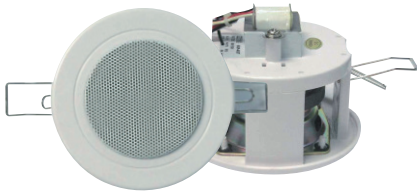

Speakers

MSP-200 8 Ω Speaker
MSP-200T Transformer

- 20Wrms ABS Plastic Sound Projector
- Water-Proof Type w/Aluminium Bracket
- Black or White Color Housing
- Dimensions: Φ138 x 187Hmm

MSP-403T Clip-Mount Type

- 6W Plastic Ceiling Speaker
- Built-in Matching Transformer
- Cutting: Φ95mm
- Dimensions: Φ103 x 88Hmm

MSP-406T Clip-Mount Type
MSP-416T Screw-Mount Type

- 6 Wrms Metal Ceiling Speaker
- Built-in Matching Transformer
- Cutting: Φ164mm
- Dimensions: Φ199 x 63Hmm

MSP-426T Clip-Mount Type

- 6 Wrms Metal Ceiling Speaker
- Built-in Matching Transformer
- Cutting: Φ151mm
- Dimensions: Φ180 x 51Hmm

MSP-100 8 Ω Speaker
MSP-100T Transformer

- 10Wrms Wall-Mount Speaker
- ABS Plastic Housing
- White or Grey Color
- Dimensions: 238W x 193H x 103Dmm

MSP-400FD

- Metal Fire-dome
- For MSP-406,416 Use

MSP-320T/W 20 Wrms
MSP-330T/W 30 Wrms

- ABS Plastic Wall-Mount Speaker
- Built-in Matching Transformer
- Black or White Color Housing
- Dimensions: 215W x 170H x 150Lmm
240W x 182H x 162Lmm